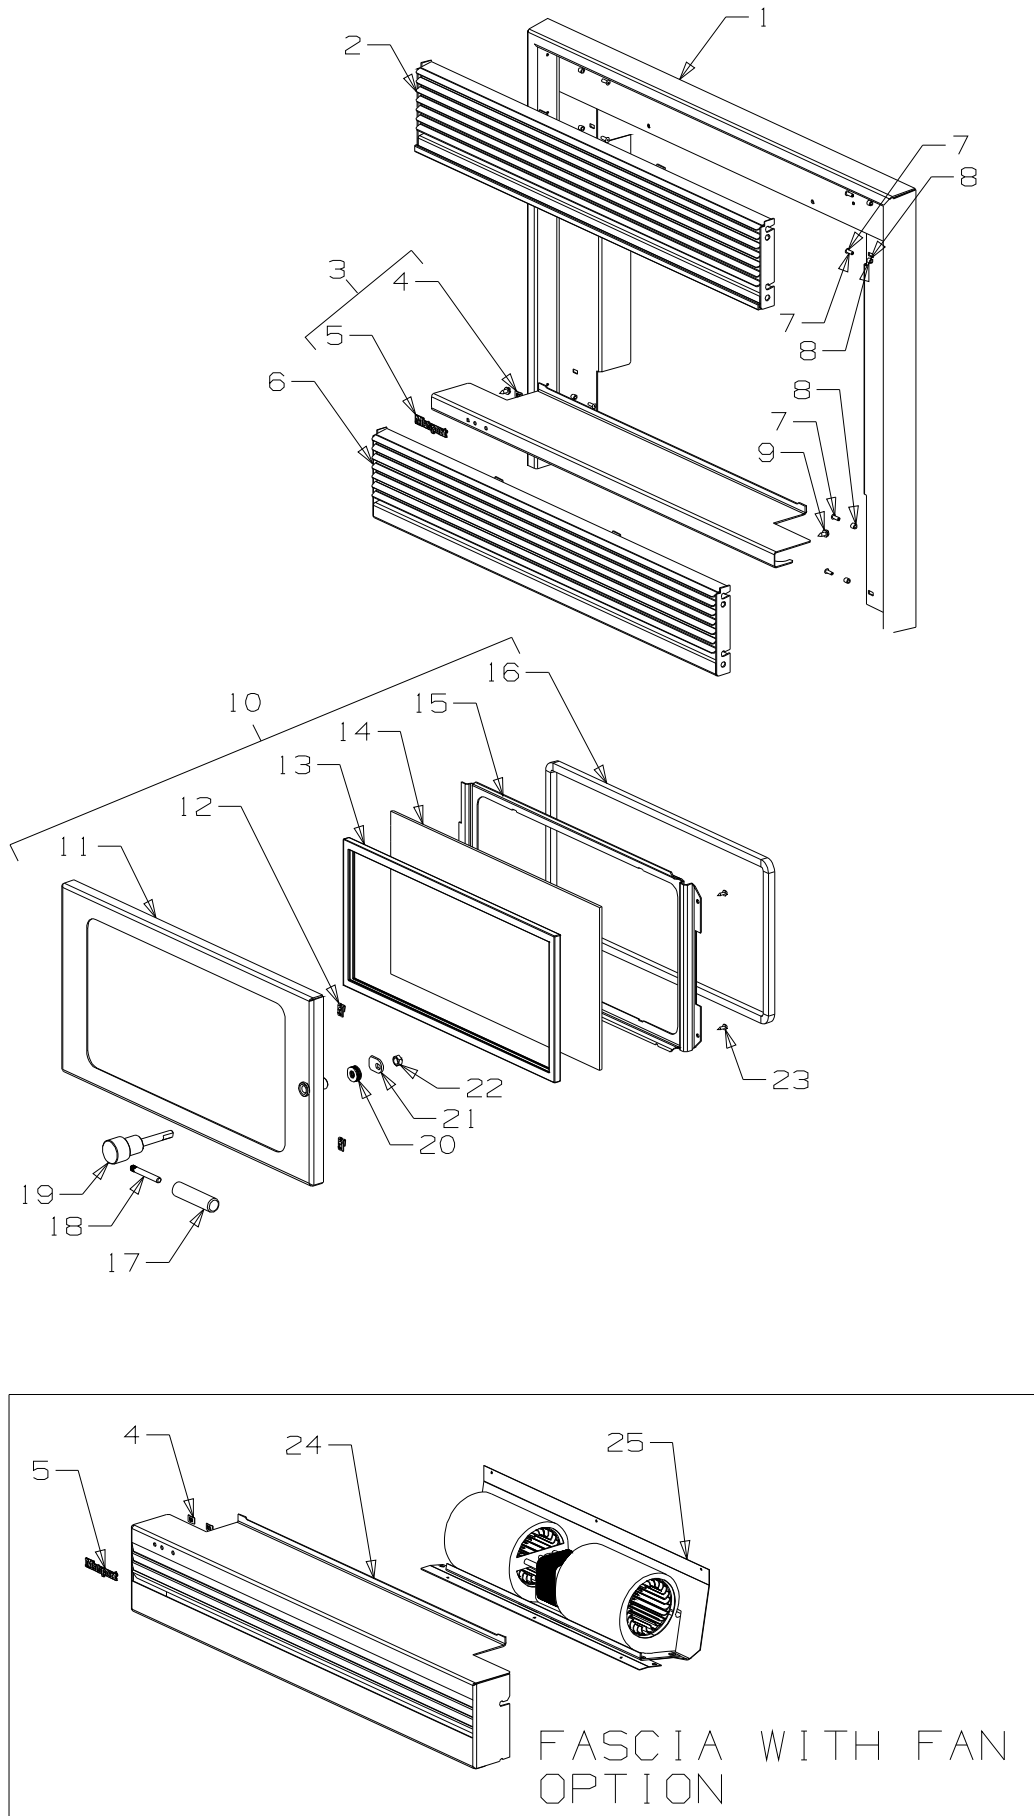

Item No	Part No	Description	Qty	Item No	Part No	Description	Qty
1	585405	Insulation-Outer Case, Rockwool - NZ Only	1	30	986509	Base Assy	1
2	503586	Rivet-Pop 4.0 Dia	10	31	786800	Firebox-Front	1
3	503003	Screw, S/T 1/4" x 0.5	8	32	986516	Pin-Door Catch	1
4	986510	Case-Outer, Rear	1	33	987551	Plate-Base Air	1
5	986513	Case-Outer, Top	1	34	503008	Pin-Tension 8.0 x 20	4
6	503272	Rivet-Pop 4.8 Dia x 4.8	12	35	501962	Screw, Set M6 x 30	4
7	986511	Case-Outer, RH Side	1	36	501597	Screw, Set M8 x 20	2
8	984598	Rod-Tie M6	4	37	986515	Hinge Assy	1
9	786146	Cover-Secondary Air	2	38	986512	Case-Outer, LH Side	1
10	500374	Washer, Flat 1/4"	14	39	006025	Washer, Flat 5/16"	1
11	995080	Deflector-Primary Air	1		795045	Air Slide Assy	1
12	986502	Firebox-Top	1			- before serial number 3018507	
13	786680	Firebox-Back	1		795108	Air Slide Assy	1
14	786109	Baffle-Firebox (1 per pack)	1			- after serial number 3016784	
•	986373	Baffle-Firebox (5 per pack)	1		795092	Air Slide Assy	
15	993048	Channel-Baffle, Reniforcer	1			- before serial number 3016784	
	984090	Plug Assy	4			(Christchurch Only)	1
16	501602	• Nut, Hex M8	13		795109	Air Slide Assy	
17	502093	• Washer, Flat 8 x 42 x 3	4			- after serial number 3016784	
18	501685	• Screw, Set M8 x 30	8	40	586162	• Knob-Air Control	1
19	684089	• Plug - 34 Dia	4	41	503004	• Screw, CSK No. 8 x 5/8"	1
20	786647	Firebox-Side, LH	1	42	586167	• Rivet-Pop 4.0 Dia x 4.8	2
21	995083	Tube-Secondary Air - Straight	1	43	995020	• Extension-Air Slide	1
22	586439	Pin-Retaining, Secondary Air Tube	1	44	995102	• Plate-Back Meter 'N'	
23	786648	Firebox-Side, RH	1			- Christchurch Clean Air Zone	1
24	995082	Channel-Brick, Retainer	1	•	995023	• Plate-Back Meter 2 ID Hole	1
25	795081	Board-Fire, Back - NZ 20 x 223 x 270	2			- before serial number 3016784	
•	795085	Board-Fire, Back 20 x 290 x 223 - Australia and Christchurch Clean Air Zone	2	•	995103	• Plate-Back Meter 'O'	1
						- after serial number 3016784	
26	786501	Brick-Fire, Side 15 x 170 x 223	2	•	995110	• Plate-Back Meter - Overnight Burn - NZ (not Christchurch)	1
•	795084	Brick-Fire, Side 20 x 190 x 223 - Australia and Christchurch Clean Air Zone	2				
27	501815	Screw, Set M6 x 35	4	45	995105	• Slide-Air Inlet 'Q'	1
28	786681	Firebox-Bottom	1		995106	• Slide-Air Inlet 'R' (Christchurch Only)	1
29	986541	Heatshield-Bottom	1	46	501962	• Screw-Set M6 x 30	2
				47	500374	• Washer, Flat 1/4"	2
				48	593079	• Spring-Compression, Air Inlet	2
				49	993080	• Spacer-Air Slide	2
				50	503301	• Washer, Flat 1/2" x 3/4"	2

Bold Text = Assemblies
Bulleted Text = Items included in Assemblies