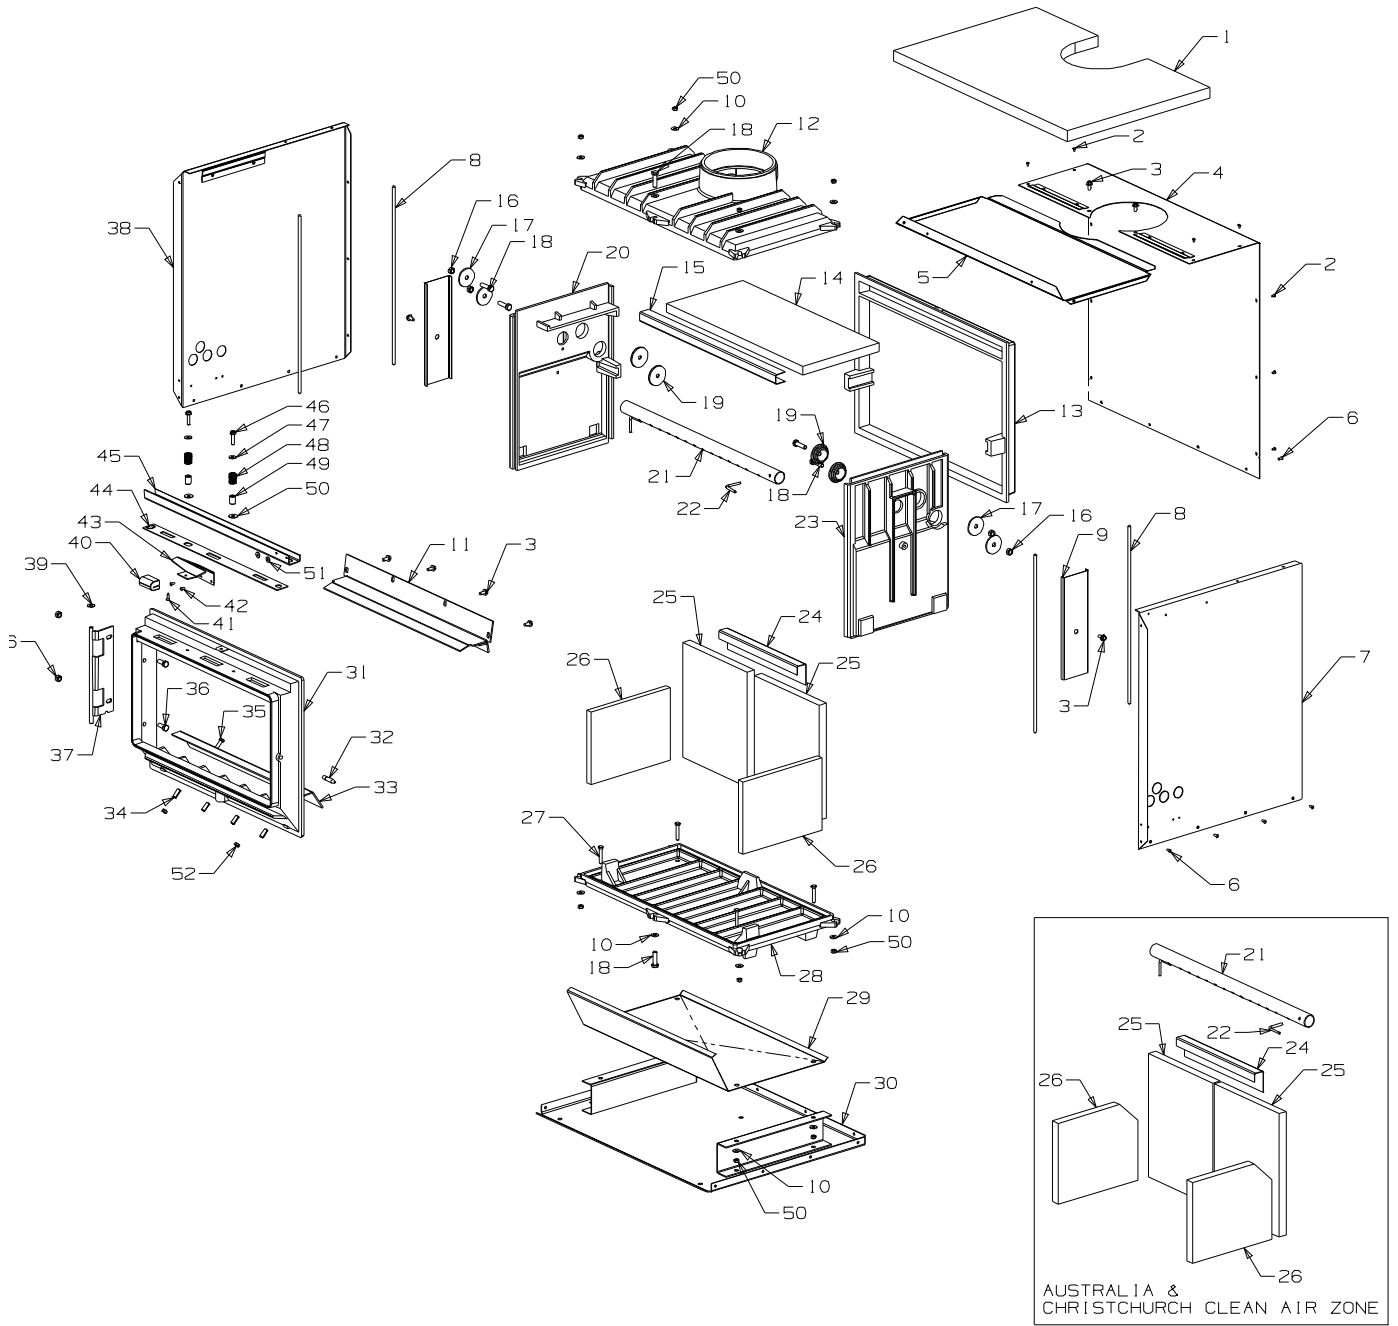

From Serial Number 3001564

ASH SHELF

WITH FAN

Item No	Part No	Description	Qty	Item No	Part No	Description	Qty
1	585405	Insulation-Outer Case, Rockwool - NZ Only	1	30	986509	Base Assy	1
2	503586	Rivet-Pop 4.0 Dia	10	31	786800	Firebox-Front	1
3	503003	Screw, S/T 1/4" x 0.5	8	32	986516	Pin-Door Catch	1
4	986510	Case-Outer, Rear	1	33	987551	Plate-Base Air	1
5	986513	Case-Outer, Top	1	34	503008	Pin-Tension 8.0 x 20	4
6	503272	Rivet-Pop 4.8 Dia x 4.8	12	35	501962	Screw, Set M6 x 30	4
7	986511	Case-Outer, RH Side	1	36	501597	Screw, Set M8 x 20	2
8	984598	Rod-Tie M6	4	37	986515	Hinge Assy	1
9	786146	Cover-Secondary Air	2	38	986512	Case-Outer, LH Side	1
10	500374	Washer, Flat 1/4"	14	39	006025	Washer, Flat 5/16"	1
11	995080	Deflector-Primary Air	1		795045	Air Slide Assy	1
12	986502	Firebox-Top	1			- before serial number 3018507	
13	786680	Firebox-Back	1		795108	Air Slide Assy	1
14	786109	Baffle-Firebox (1 per pack)	1			- after serial number 3016784	
•	986373	Baffle-Firebox (5 per pack)	1		795092	Air Slide Assy	
15	993048	Channel-Baffle, Reniforcer	1			- before serial number 3016784	
	984090	Plug Assy	4			(Christchurch Only)	1
16	501602	• Nut, Hex M8	13		795109	Air Slide Assy	
17	502093	• Washer, Flat 8 x 42 x 3	4			- after serial number 3016784	
18	501685	• Screw, Set M8 x 30	8	40	586162	• Knob-Air Control	1
19	684089	• Plug - 34 Dia	4	41	503004	• Screw, CSK No. 8 x 5/8"	1
20	786647	Firebox-Side, LH	1	42	586167	• Rivet-Pop 4.0 Dia x 4.8	2
21	995083	Tube-Secondary Air - Straight	1	43	995020	• Extension-Air Slide	1
22	586439	Pin-Retaining, Secondary Air Tube	1	44	995102	• Plate-Back Meter 'N'	
23	786648	Firebox-Side, RH	1			- Christchurch Clean Air Zone	1
24	995082	Channel-Brick, Retainer	1	•	995023	• Plate-Back Meter 2 ID Hole	1
25	795081	Board-Fire, Back - NZ 20 x 223 x 270	2			- before serial number 3016784	
•	795085	Board-Fire, Back 20 x 290 x 223 - Australia and Christchurch Clean Air Zone	2	•	995103	• Plate-Back Meter 'O'	1
						- after serial number 3016784	
26	786501	Brick-Fire, Side 15 x 170 x 223	2	•	995110	• Plate-Back Meter - Overnight Burn - NZ (not Christchurch)	1
•	795084	Brick-Fire, Side 20 x 190 x 223 - Australia and Christchurch Clean Air Zone	2				
27	501815	Screw, Set M6 x 35	4	45	995105	• Slide-Air Inlet 'Q'	1
28	786681	Firebox-Bottom	1		995106	• Slide-Air Inlet 'R' (Christchurch Only)	1
29	986541	Heatshield-Bottom	1	46	501962	• Screw-Set M6 x 30	2
				47	500374	• Washer, Flat 1/4"	2
				48	593079	• Spring-Compression, Air Inlet	2
				49	993080	• Spacer-Air Slide	2
				50	503301	• Washer, Flat 1/2" x 3/4"	2